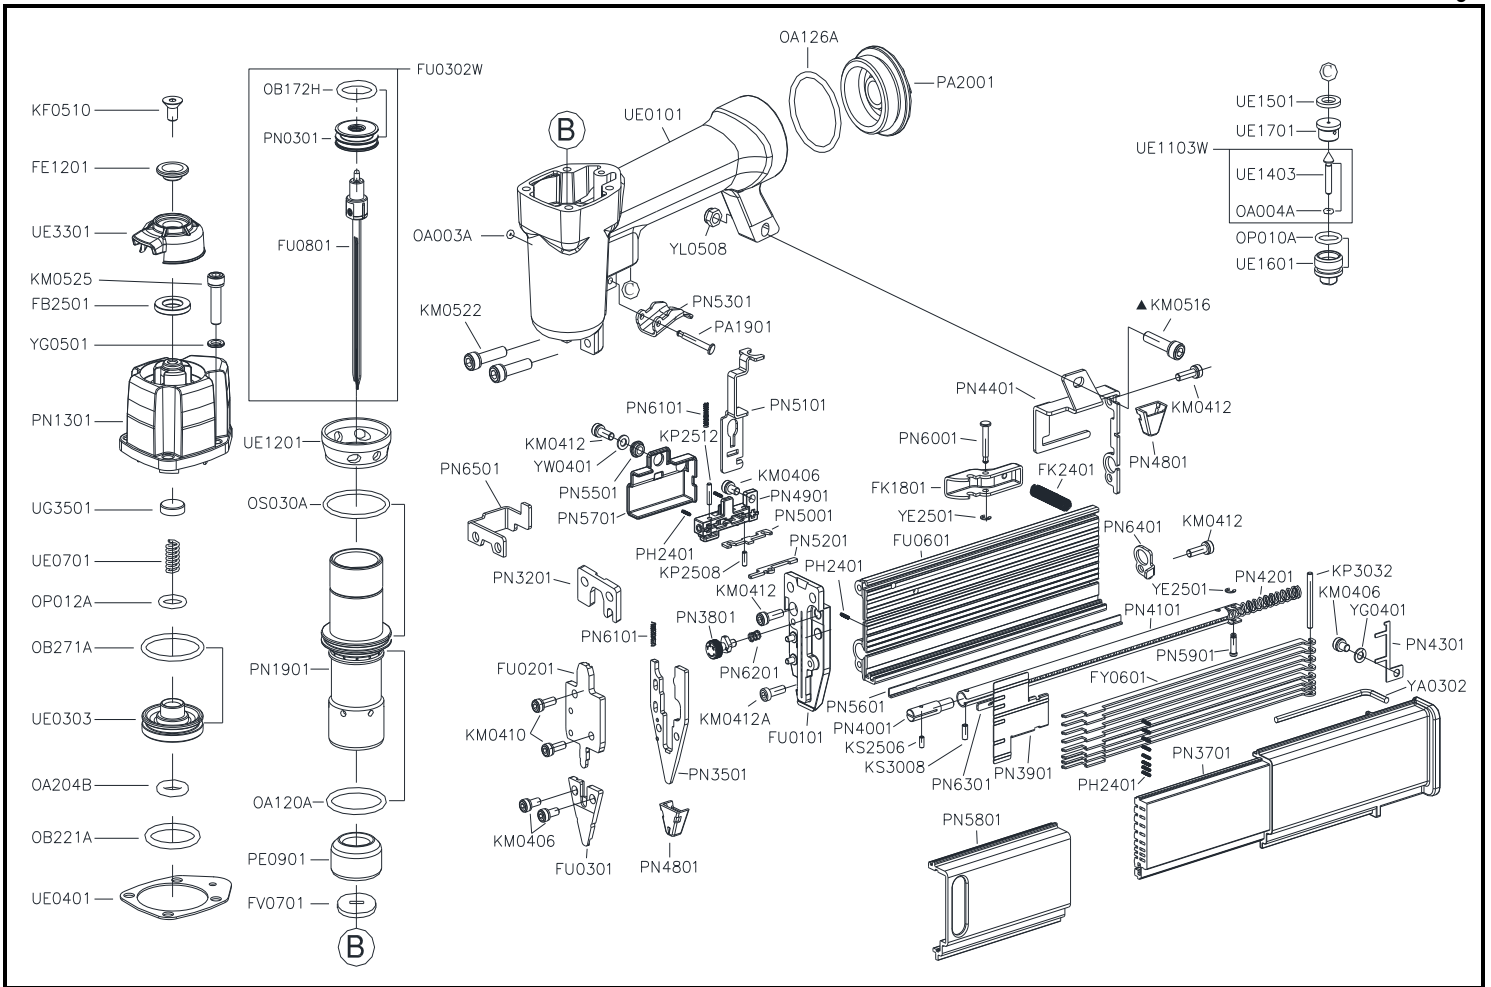

# F0.8/50CC03 (FU/S2-03)

Part_No	Description	Spec	Q'ty	Part_No	Description	Spec	Q'ty	Part_No	Description	Spec	Q'ty
FB2501	PISTON STOP		1	OB172H	O-RING	16.5×3.0	1	PN5601	BAR		1
FE1201	EXHAUST CAP RING		1	OB221A	O-RING	22×3	1	PN5701	TRIP COVER		1
FK1801	LATCH		1	OB271A	O-RING	26.8×2.4	1	PN5801	MAGAZINE CAP(2)		1
FK2401	COMPRESSION SPRING		1	OP010A	O-RING	P10	1	PN5901	PIN		1
FU0101	GUIDE PLATE		1	OP012A	O-RING	P12	1	PN6001	PIN		1
FU0201	COVER PLATE(B)		1	OS030A	O-RING	S-30	1	PN6101	COMPRESSION SPRING		2
FU0301	ADJUSTABLE PLATE		1	PA1901	PIN		1	PN6201	COMPRESSION SPRING		1
FU0302W	DRIVER ASSY.		1	PA2001	END CAP		1	PN6301	COLLET WINGS		1
FU0601	MAGAZINE SEAT		1	PE0901	BUMPER		1	PN6401	MAGAZINE RETAINER		1
FU0801	DRIVER SET		1	PH2401	COMPRESSION SPRING		11	PN6501	SPRING SHAFT STOP		1
FV0701	NOZZLE		1	PN0301	MAIN PISTON		1	UE0101	BODY		1
FY0601	FIXED PLATE		8	PN1301	CYLINDER CAP		1	UE0303	HEAD VALVE PISTON		1
KF0510	FLAT HD.BOLT	M5×0.8—10L	1	PN1901	CYLINDER		1	UE0401	CAP SEAL		1
KM0406	HEX.SOC.HD.BOLT	M4×0.7—6L	4	PN3201	COVER PLATE(A)		1	UE0701	COMPRESSION SPRING		1
KM0410	HEX.SOC.HD.BOLT	M4×0.7—10L	2	PN3501	ADJUSTABLE GUIDE PLATE		1	UE1103W	TRIGGER VALVE ASSY.		1
KM0412	HEX.SOC.HD.BOLT	M4×0.7—12L	4	PN3701	MAGAZINE CAP(1)		1	UE1201	COLLAR		1
KM0412A	HEX.SOC.HD.BOLT	M4×0.7—12L	1	PN3801	ADJUSTING WHEEL		1	UE1403	TRIGGER VALVE STEM		1
▲ KM0516	HEX.SOC.HD.BOLT	M5×0.8—16L	1	PN3901	PUSHER		1	UE1501	SEAL		1
KM0522	HEX.SOC.HD.BOLT	M5×0.8—22L	2	PN4001	PUSHER PIN		1	UE1601	TRIGGER VALVE GUIDE		1
KM0525	HEX.SOC.HD.BOLT	M5×0.8—25L	4	PN4101	ADJUSTABLE SEAT		1	UE1701	TRIGGER VALVE SEAT		1
KP2508	PARALLEL PIN	∅ 2.5×8L	1	PN4201	PUSHER SPRING		1	UE3301	EXHAUST CAP		1
KP2512	PARALLEL PIN	∅ 2.5×12L	1	PN4301	FIX PLATE		1	UG3501	PISTON STOP		1
KP3032	PARALLEL PIN	∅ 3×32L	1	PN4401	SUPPORT		1	YG0501	SPRING WASHER	∅ 5	4
KS2506	SPRING PIN	∅ 2.5-6L	1	PN4801	SAFETY CUSHION		2	YL0508	LOCK NUT	M5×0.8	1
KS3008	SPRING PIN	∅ 3-8L	1	PN4901	SAFETY SET		1	YW0401	FLAT WASHER	∅ 4	1
OA003A	O-RING	ARP568-003	1	PN5001	PLATE		1				
OA004A	O-RING	ARP568-004	1	PN5101	SAFETY		1				
OA120A	O-RING	ARP568-120	1	PN5201	CONTROL PLATE		1				
OA126A	O-RING	ARP568-126	1	PN5301	TRIGGER		1				
OA204B	O-RING	ARP568-204	1	PN5501	PIVOT		1				